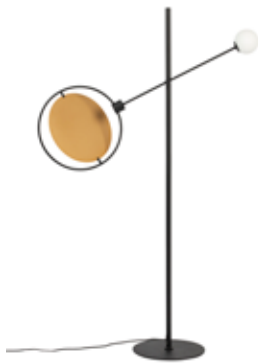

**ARCH**

40x40x135 cm  
material: iron

more variations available

**SCOTTY**

12x122,5 cm  
material: metal, glass,  
metal

more variations available

**TOTEM**

46x148 cm  
material: cotton, iron

more variations available

**SIRIUS**

30x97x141 cm  
material: iron, glass

more variations available  
integrated  
phone charger

**ORION**

58x163 cm  
material: glass, iron, cotton

more variations available