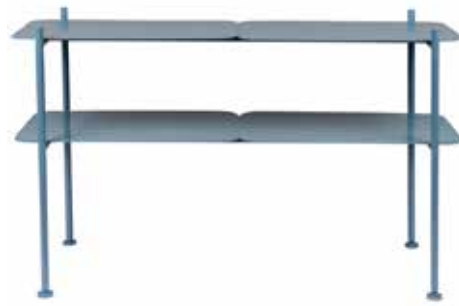

**FLODKA**

113,5-200x37,5x147,5 cm  
material: plywood, iron

Designed by  
studio APE

**RIVER M**

50x35x62 cm  
material: iron

4100076

4100077

Designed by  
studio APE