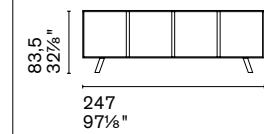

CS6053-3 V

Nota Per le combinazioni disponibili consultare il listino prezzi. /**Note** Please check all available combinations in the price list.