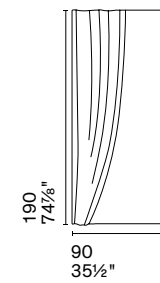

CS5146-G

Nota Per le combinazioni disponibili consultare il listino prezzi. / **Note** Please check all available combinations in the price list.