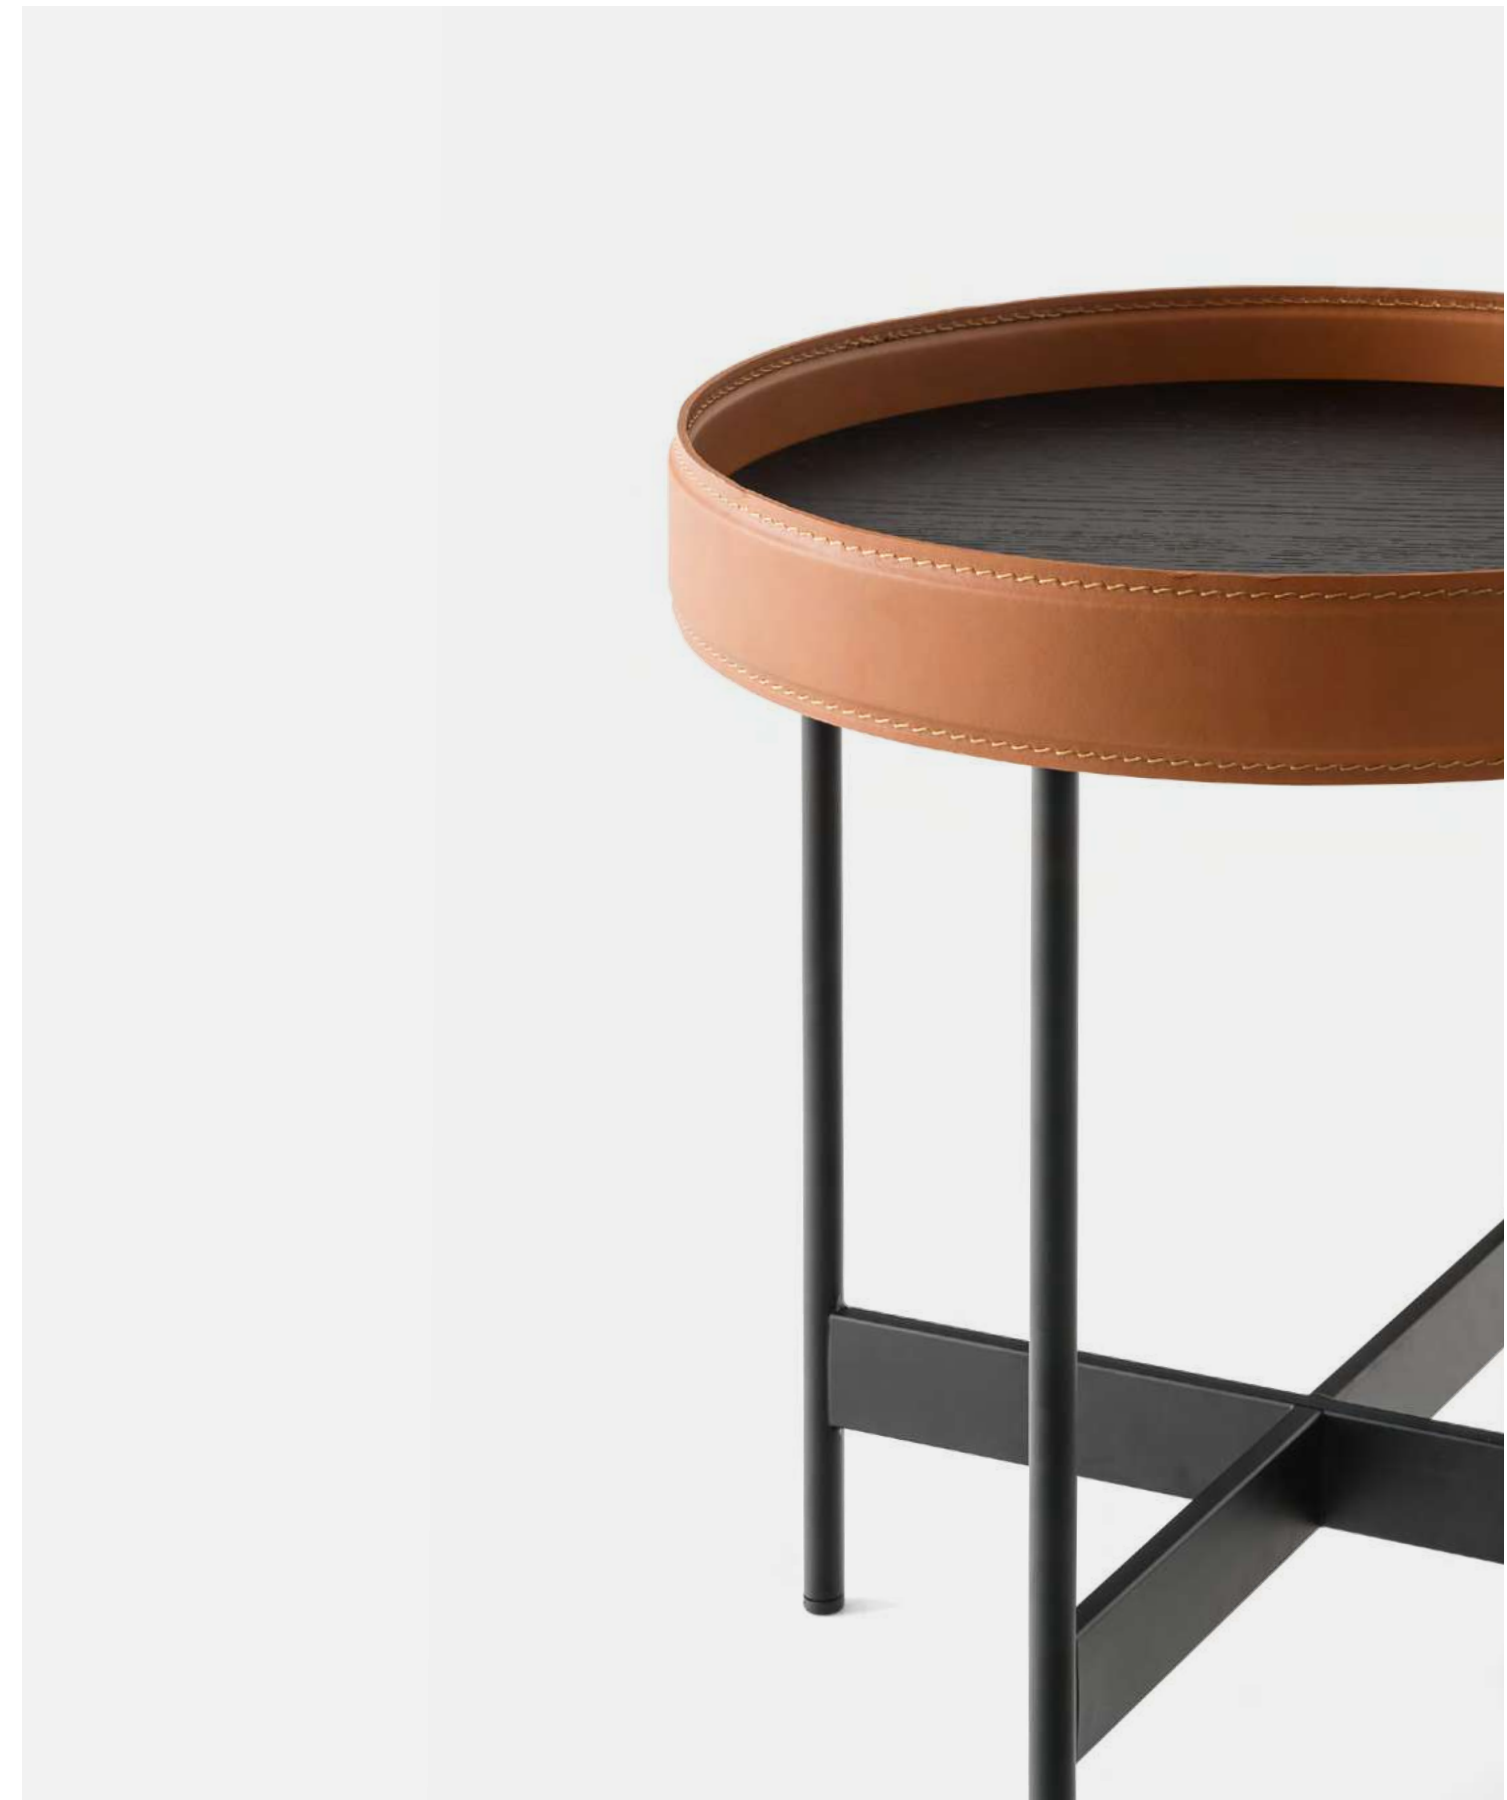

Arena è una collezione di tavolini dove estetica e funzionalità trovano una perfetta armonia. L'esile struttura in metallo verniciato del tavolino accoglie un vassoio in legno e cuoio rigenerato, che si trasforma in un elegante accessorio di servizio durante le occasioni conviviali.

Arena is a collection of coffee tables where look and functionality find perfect harmony. The slender painted metal frame of the coffee table accommodates a wooden and regenerated leather tray, which transforms into an elegant serving accessory during convivial occasions.

Arena

design by Radice /Orlandini