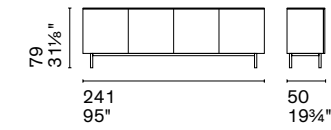

CS6096-2A
CS6096-2A MTO
CS6096-2AL
CS6096-2AL MTO