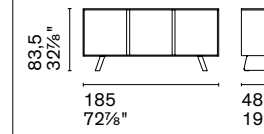

CS6053-1 V

Nota Per le combinazioni disponibili consultare il listino prezzi. /**Note** Please check all available combinations in the price list.