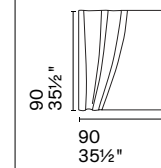

CS5146-P

Nota Per le combinazioni disponibili consultare il listino prezzi. / **Note** Please check all available combinations in the price list.