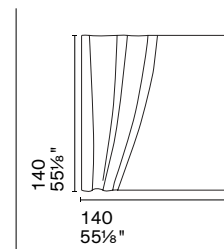

CS5146-M

Nota Per le combinazioni disponibili consultare il listino prezzi. / **Note** Please check all available combinations in the price list.