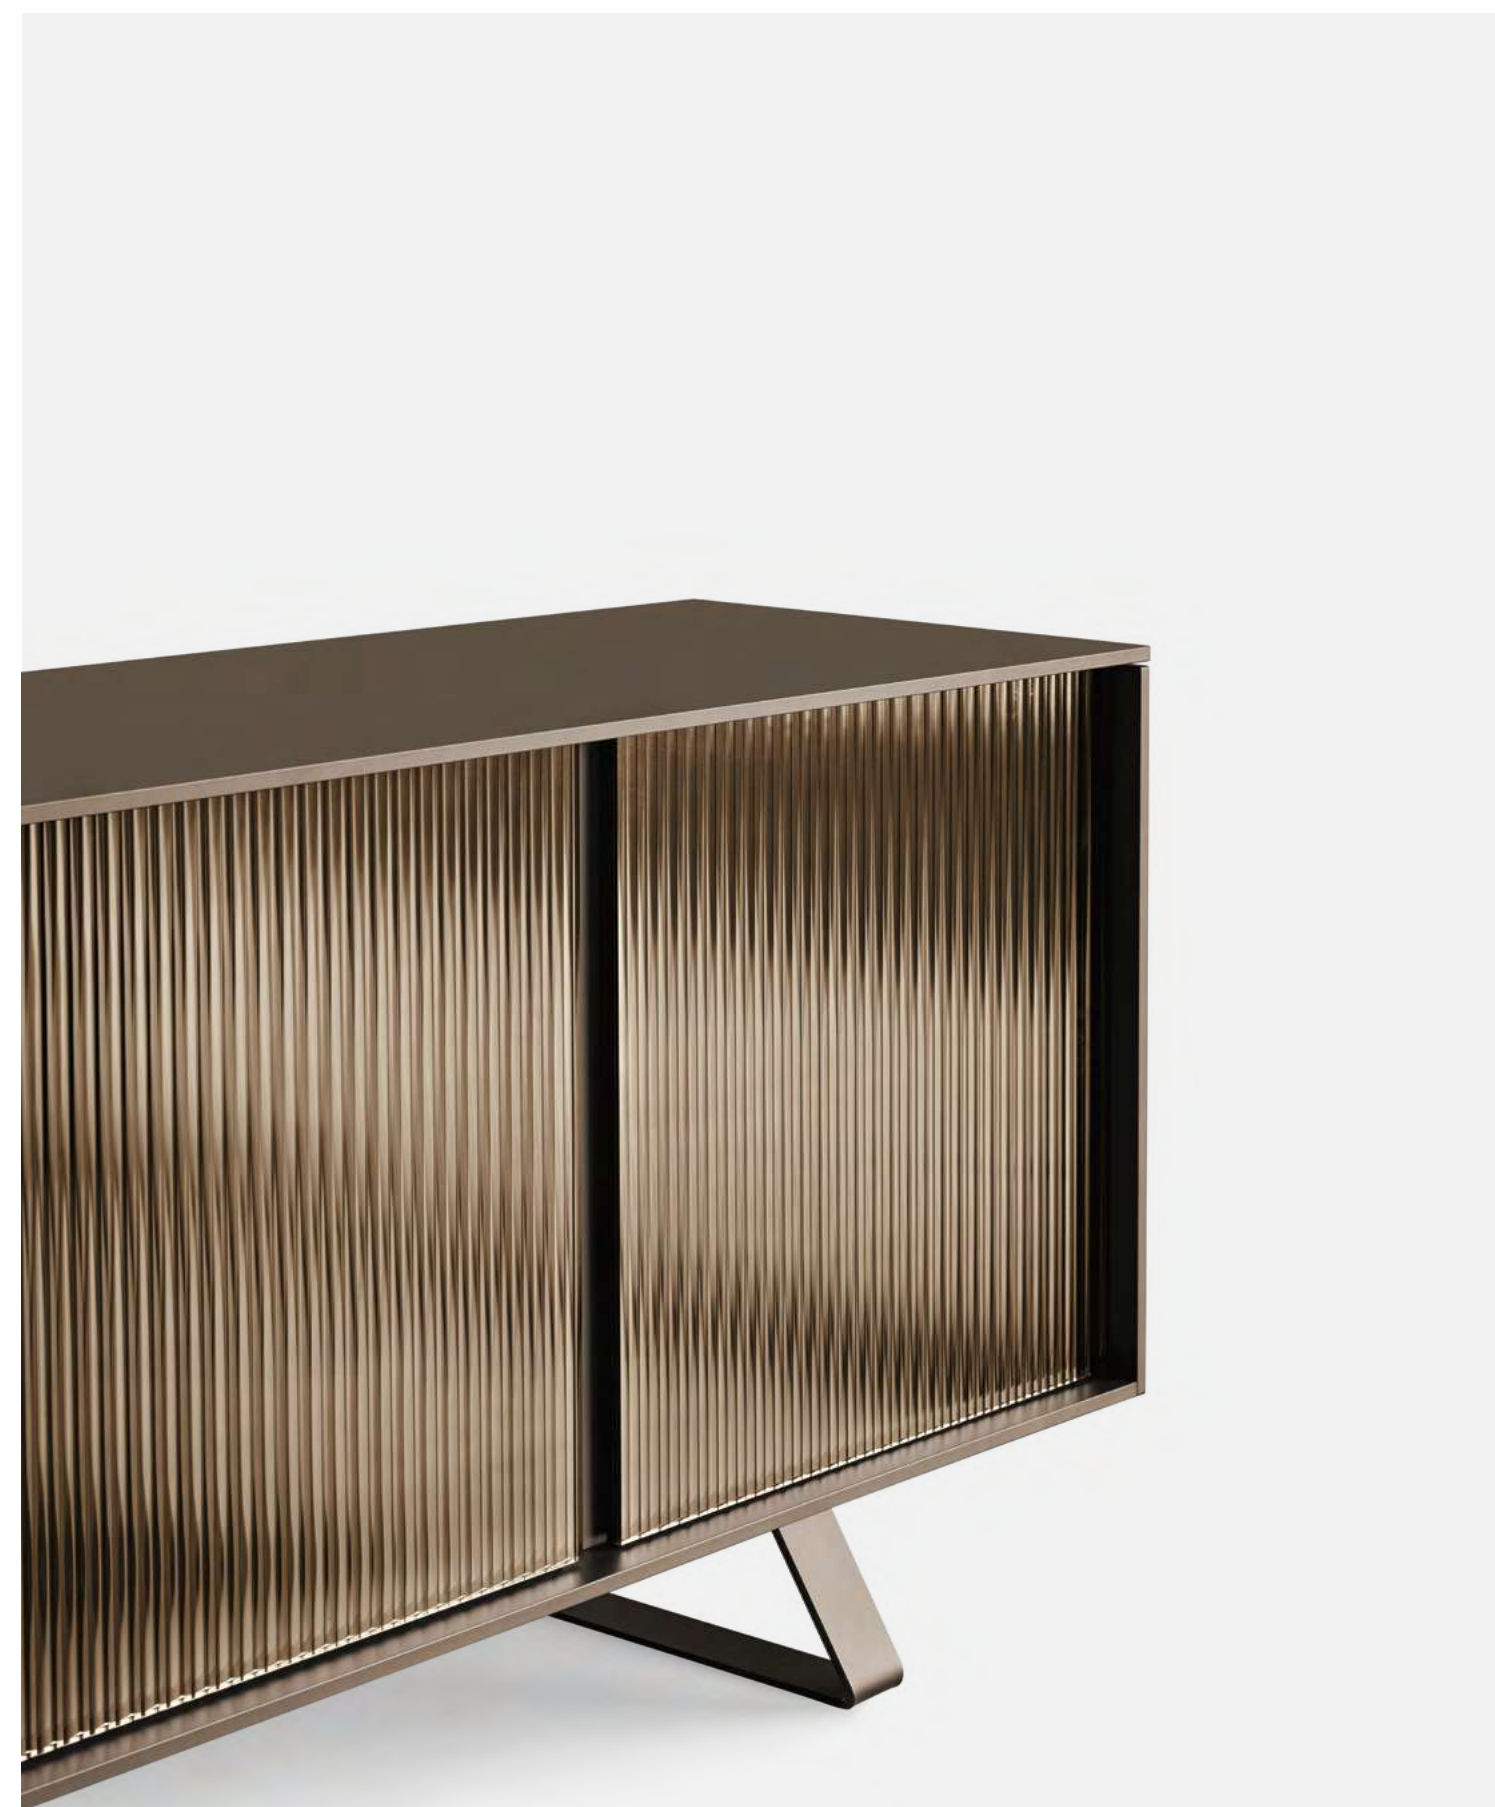

Nella zona giorno, anche nella più moderna, la madia è un mobile contenitore indispensabile. Secret è una proposta versatile, che si adatta a qualsiasi stile grazie all'ampia gamma di finiture con cui personalizzare le ante e i piedini a slitta. È priva di maniglie: l'apertura delle ante è push-pull, quella dei cassetti si serve del gioco di spessori verticali.

In the day area, even in the most modern one, the sideboard is an essential storage unit. Secret is a versatile product that adapts to any style thanks to the wide range of finishes with which you can customize the doors and the sled feet. It has no handles: the doors open with a push-pull system, the drawers use the play of vertical thicknesses.

Secret