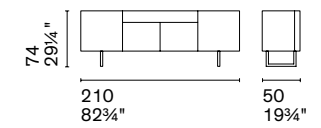

Horizon Porta TV /Entertainment unit CS6017-3B P94 / GEW / P15

CS6017-1A
CS6017-1A MTO