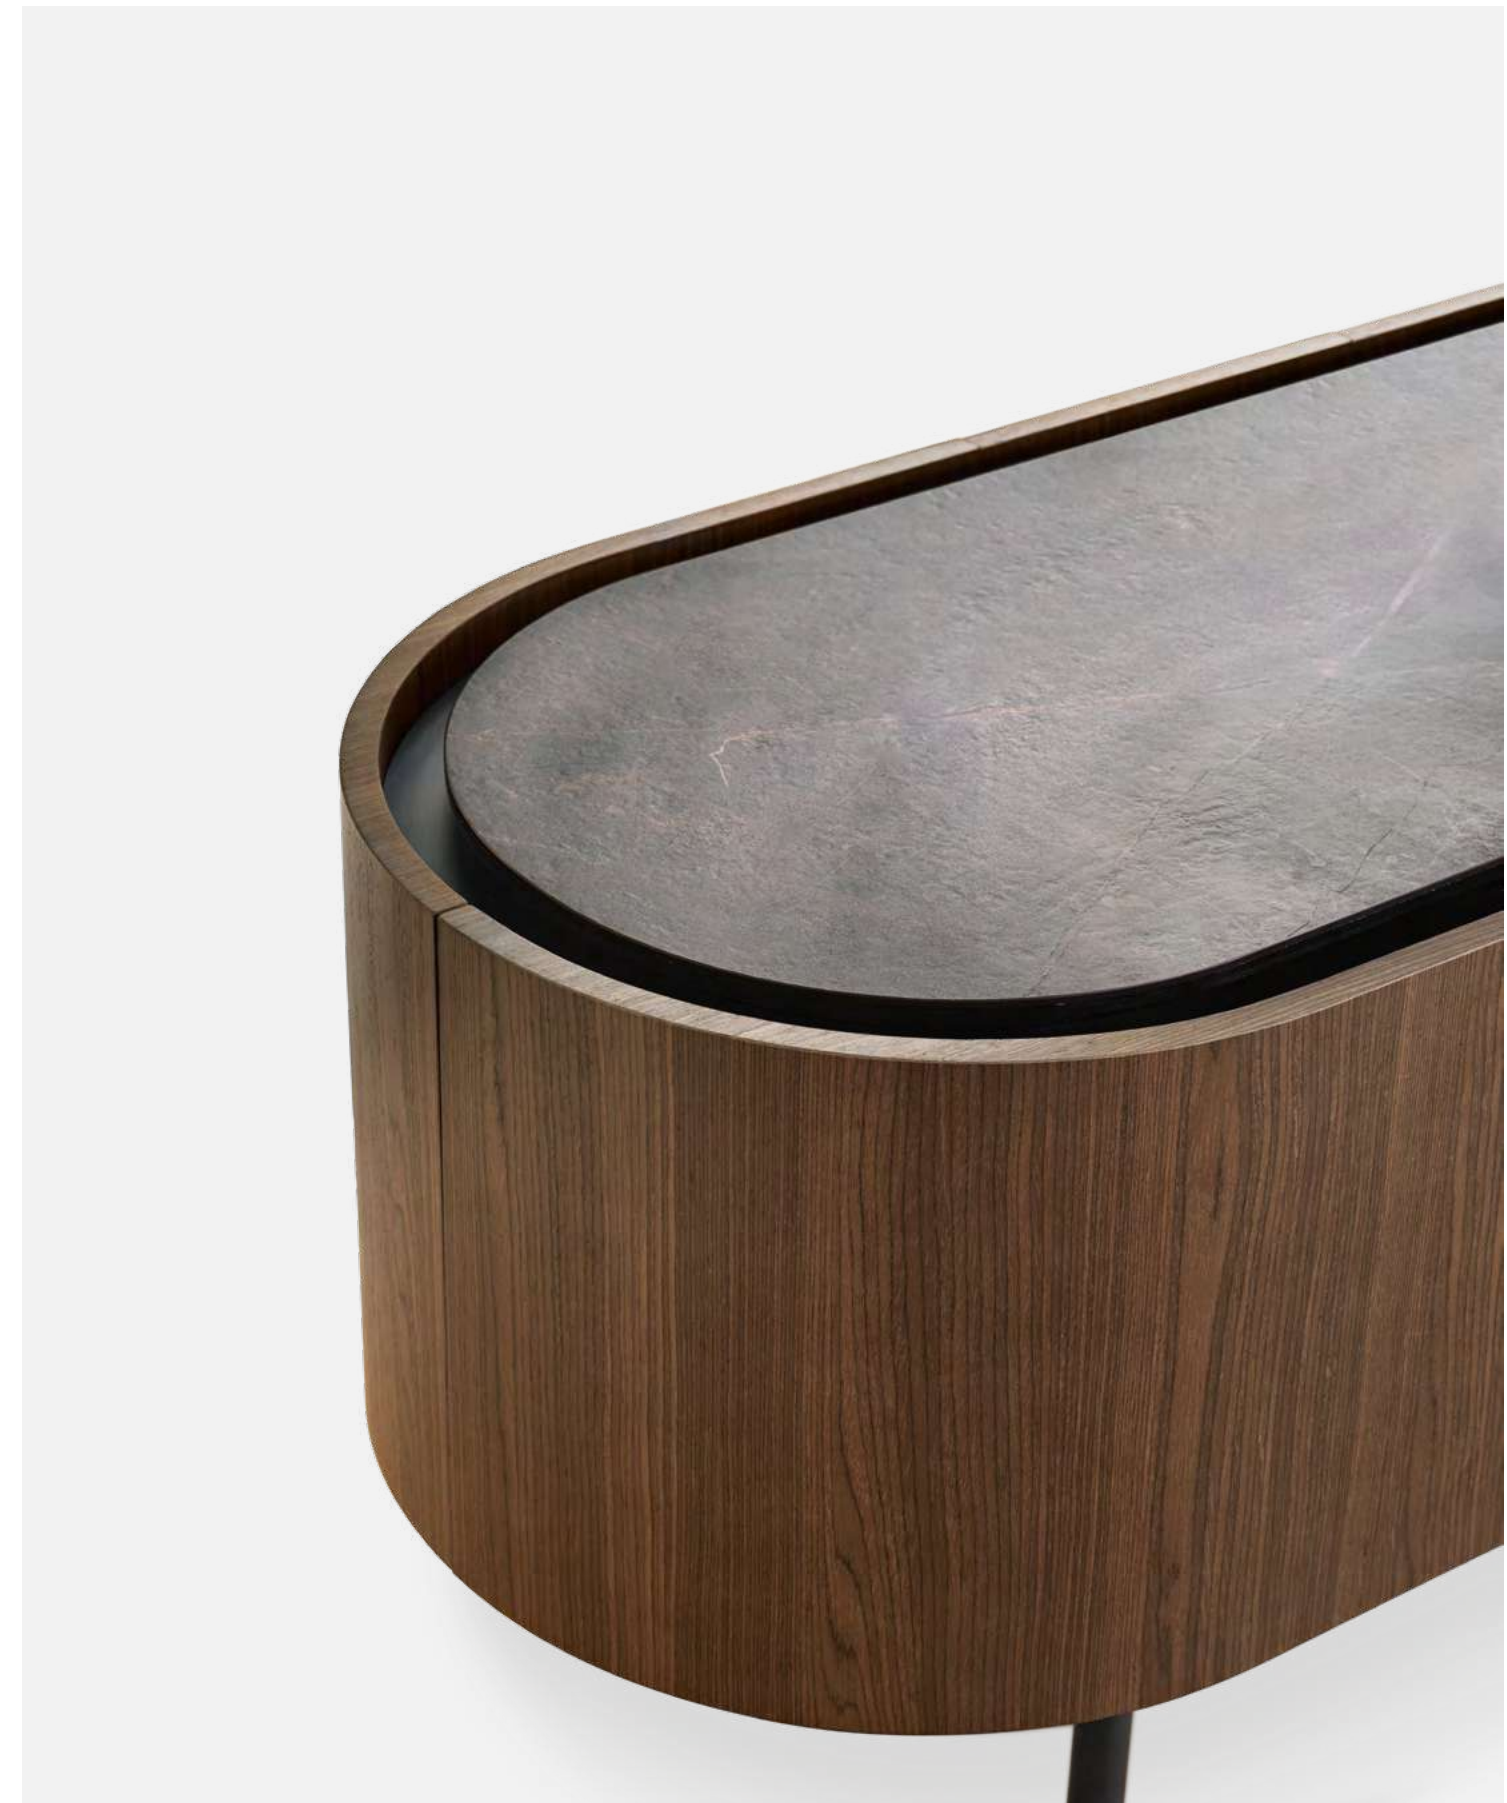

Lake si distingue per le linee morbide e curve. La forma ovale è enfatizzata dal top incassato e leggermente ridotto rispetto al perimetro, che crea uno spazio utile all'apertura di porte e cassetti. Rifinita da ogni lato e priva di spigoli, la madia è ideale da posizionare in qualsiasi punto della zona giorno.

Lake stands out for its soft and curved lines. The oval shape is emphasized by the recessed top, slightly reduced compared to the perimeter, which creates a useful space for opening doors and drawers. Finished on all sides and without edges, the sideboard is ideal to place anywhere in the day area.

Lake