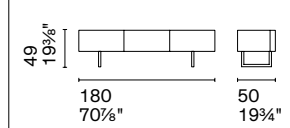

CS6017-3A
CS6017-3A MTO