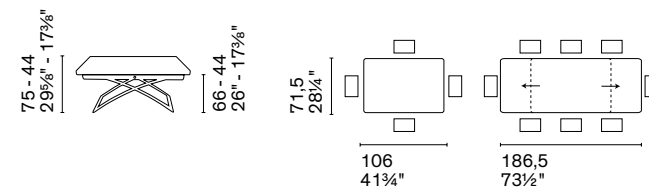

CS5078

Nota Per le combinazioni disponibili consultare il listino prezzi. / **Note** Please check all available combinations in the price list.