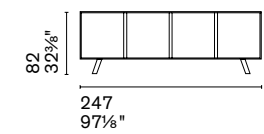

CS6053-3 C

Nota Per le combinazioni disponibili consultare il listino prezzi. /**Note** Please check all available combinations in the price list.