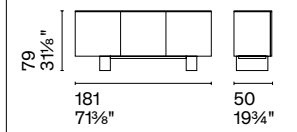

CS6096-1D
CS6096-1D MTO
CS6096-1DL
CS6096-1DL MTO