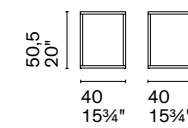

CS5119-OP

Nota Per le combinazioni disponibili consultare il listino prezzi. / **Note** Please check all available combinations in the price list.