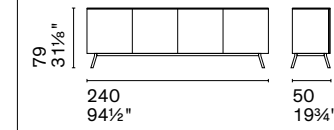

CS6096-2C
CS6096-2C MTO
CS6096-2CL
CS6096-2CL MTO