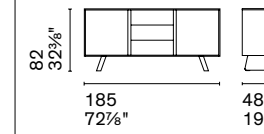

CS6053-2

Nota Per le combinazioni disponibili consultare il listino prezzi. /**Note** Please check all available combinations in the price list.