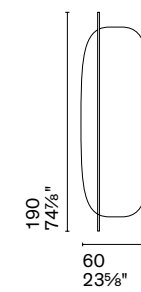

Vanity Specchio /Mirror CS5111-PP15 / GMR
Vanity Specchio /Mirror CS5111-G P175 / GMB

CS5111-G

Nota Per le combinazioni disponibili consultare il listino prezzi. /**Note** Please check all available combinations in the price list.

Specchio da fissare al muro in orizzontale o verticale. /Mirror to be fitted horizontally or vertically to the wall.