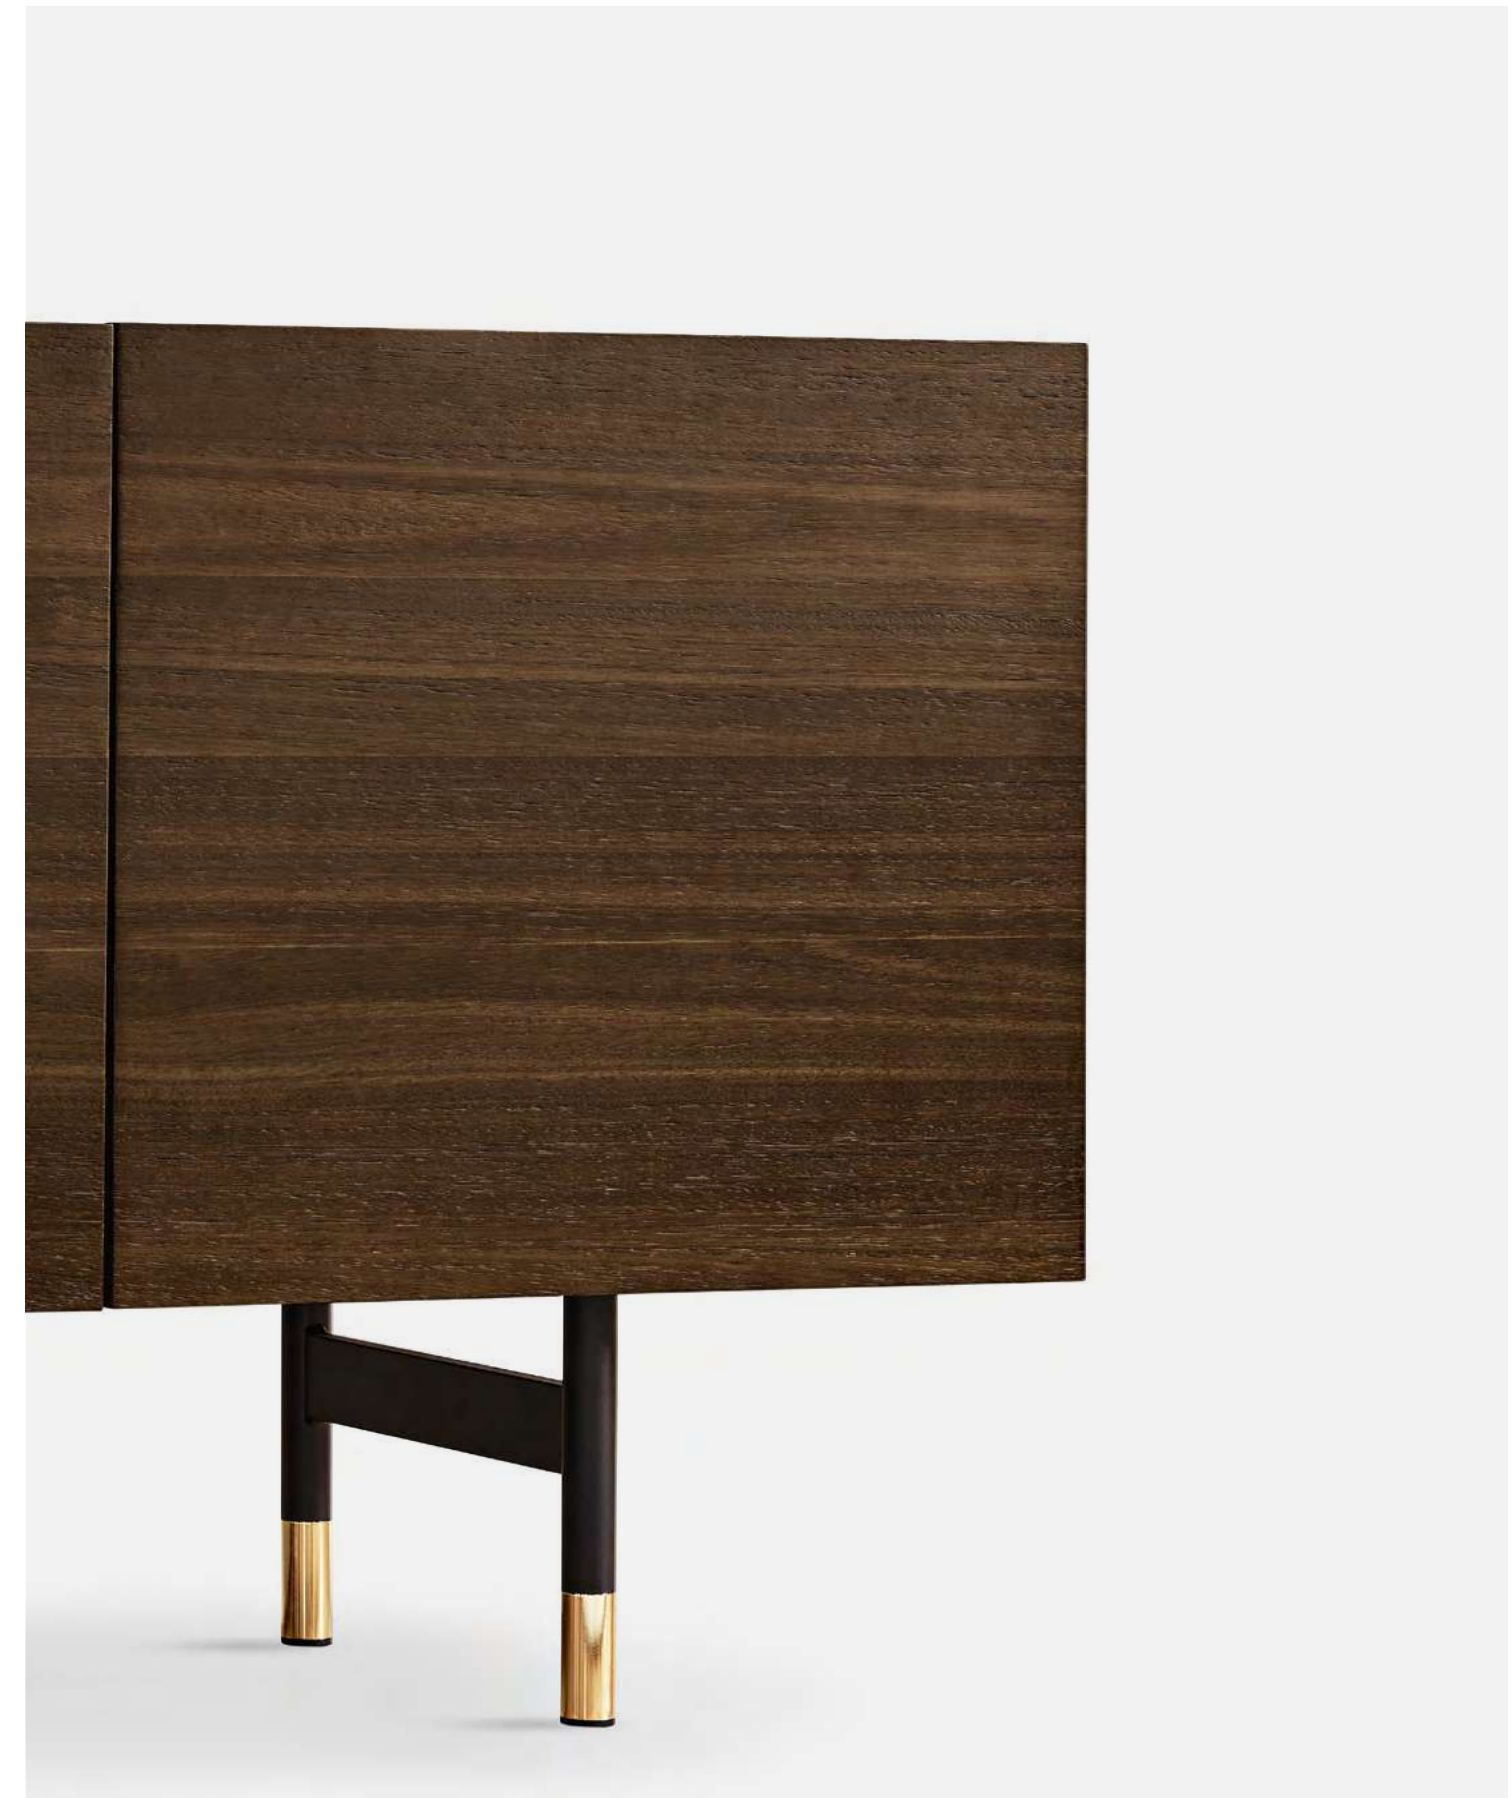

Una collezione di madie su piedini metallici dal forte segno orizzontale. Disponibili in diverse dimensioni e configurazioni di ante e cassetti, le madie Horizon sono caratterizzate dal particolare sistema d'apertura che non richiede maniglie grazie al profilo perimetrale, rialzato per accogliere il piano in vetro o ceramica.

A collection of sideboards on metal legs with a strong horizontal design. Available in various sizes and configurations of doors and drawers, Horizon sideboards are characterized by a special opening system that does not require handles thanks to the perimeter profile, raised to accommodate the glass or ceramic top.

Horizon