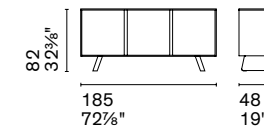

CS6053-1 C

Nota Per le combinazioni disponibili consultare il listino prezzi. /**Note** Please check all available combinations in the price list.