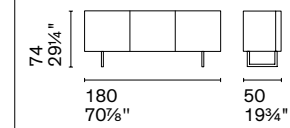

CS6017-4A
CS6017-4A MTO