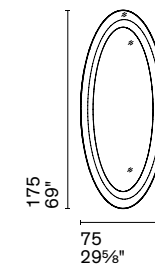

Surface Specchio / Mirror CS5132-G GMB
Quadrotta Poltrona / Lounge chair CS3409 P175 / L3A
Horizon Credenza / Sideboard CS6017-4B C P15-P175 / P67W/ P14C

CS5132-G

Nota Per le combinazioni disponibili consultare il listino prezzi. / **Note** Please check all available combinations in the price list.

Specchio da fissare al muro in orizzontale o verticale. / Mirror to be fitted horizontally or vertically to the wall.