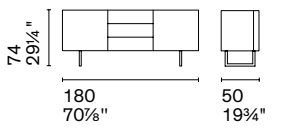

CS6017-5A
CS6017-5A MTO