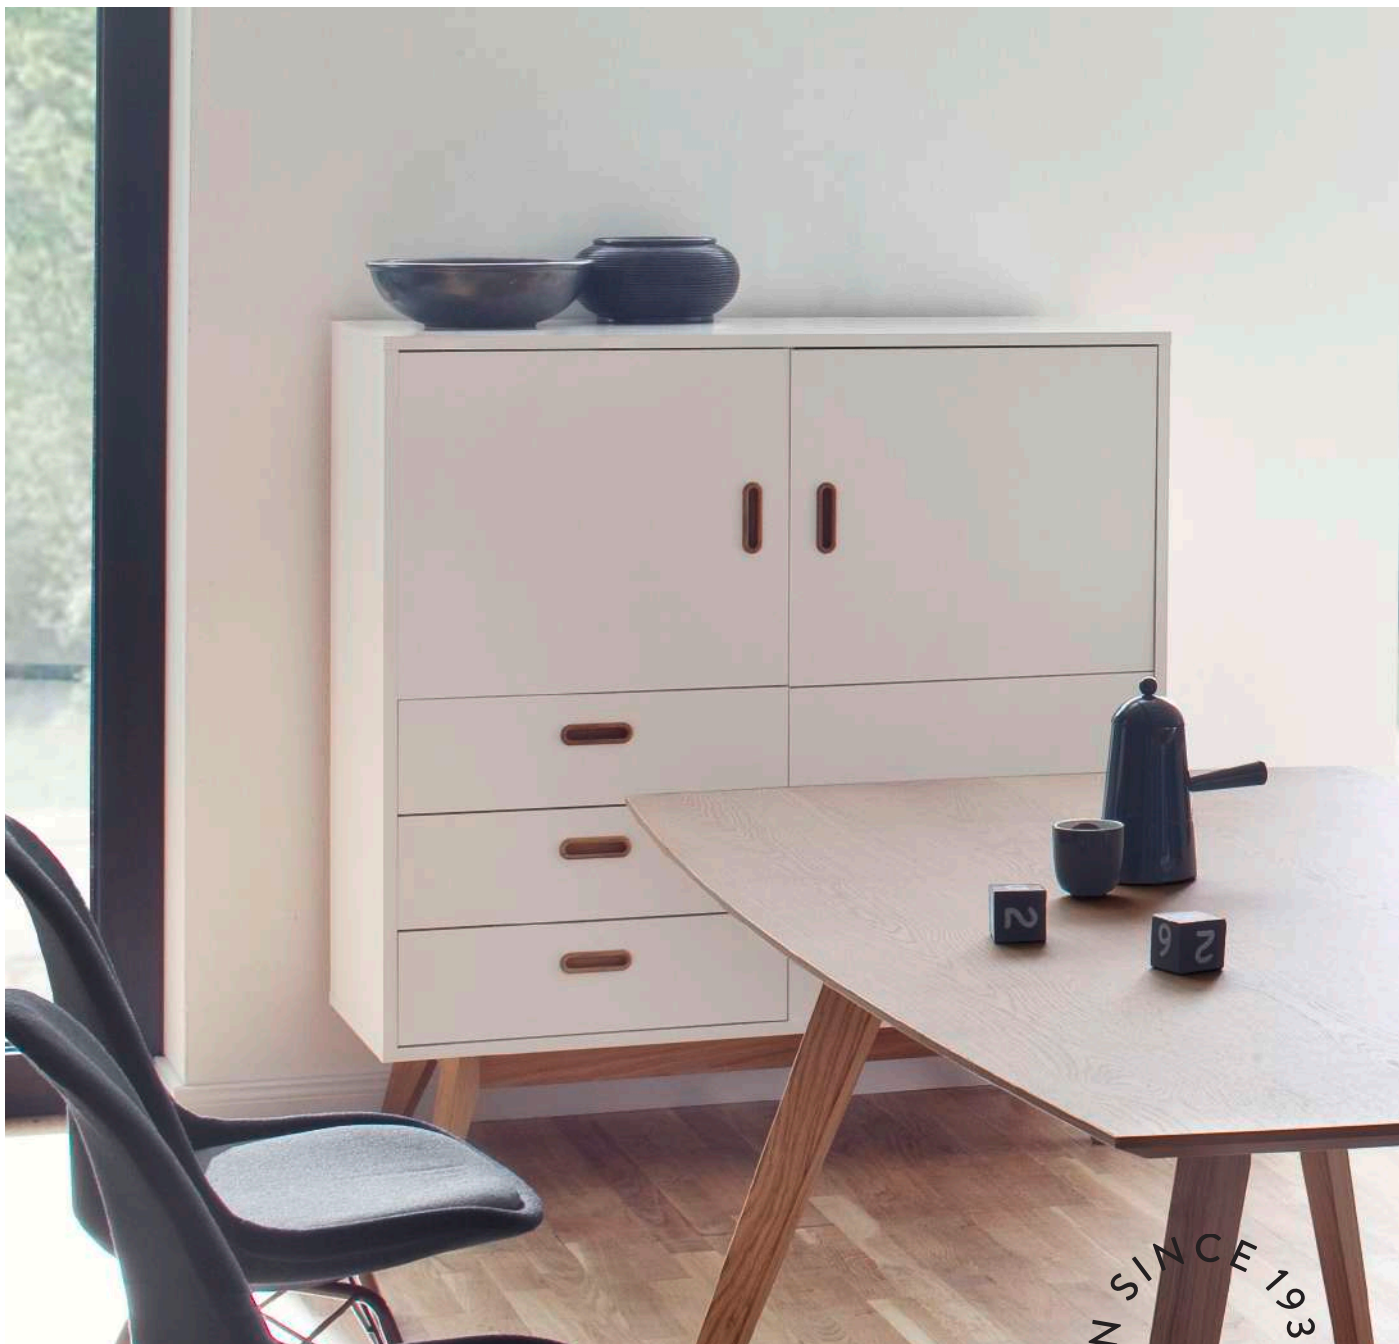

SWEDEN SINCE 1934

BESS

SCANDINAVIAN RETRO

Bess is a collection of modern Scandinavian design intertwined with the classic appearance of the 50's. It is a collection of design simplicity, where the details are made with a "less is more" mind-set. The legs are fixed in a steady solid oak frame that keeps the furniture from slouching even if you put weight on it. The solid oak is recurring in the handles which is a small element that defines the typical appearance of Bess.

Bess is the perfect furniture collection for the home that wants to add something with a genuine style and character, but don't want the looks of one piece to take over the room. Add something out of the ordinary, exciting simplicity in its purest form.