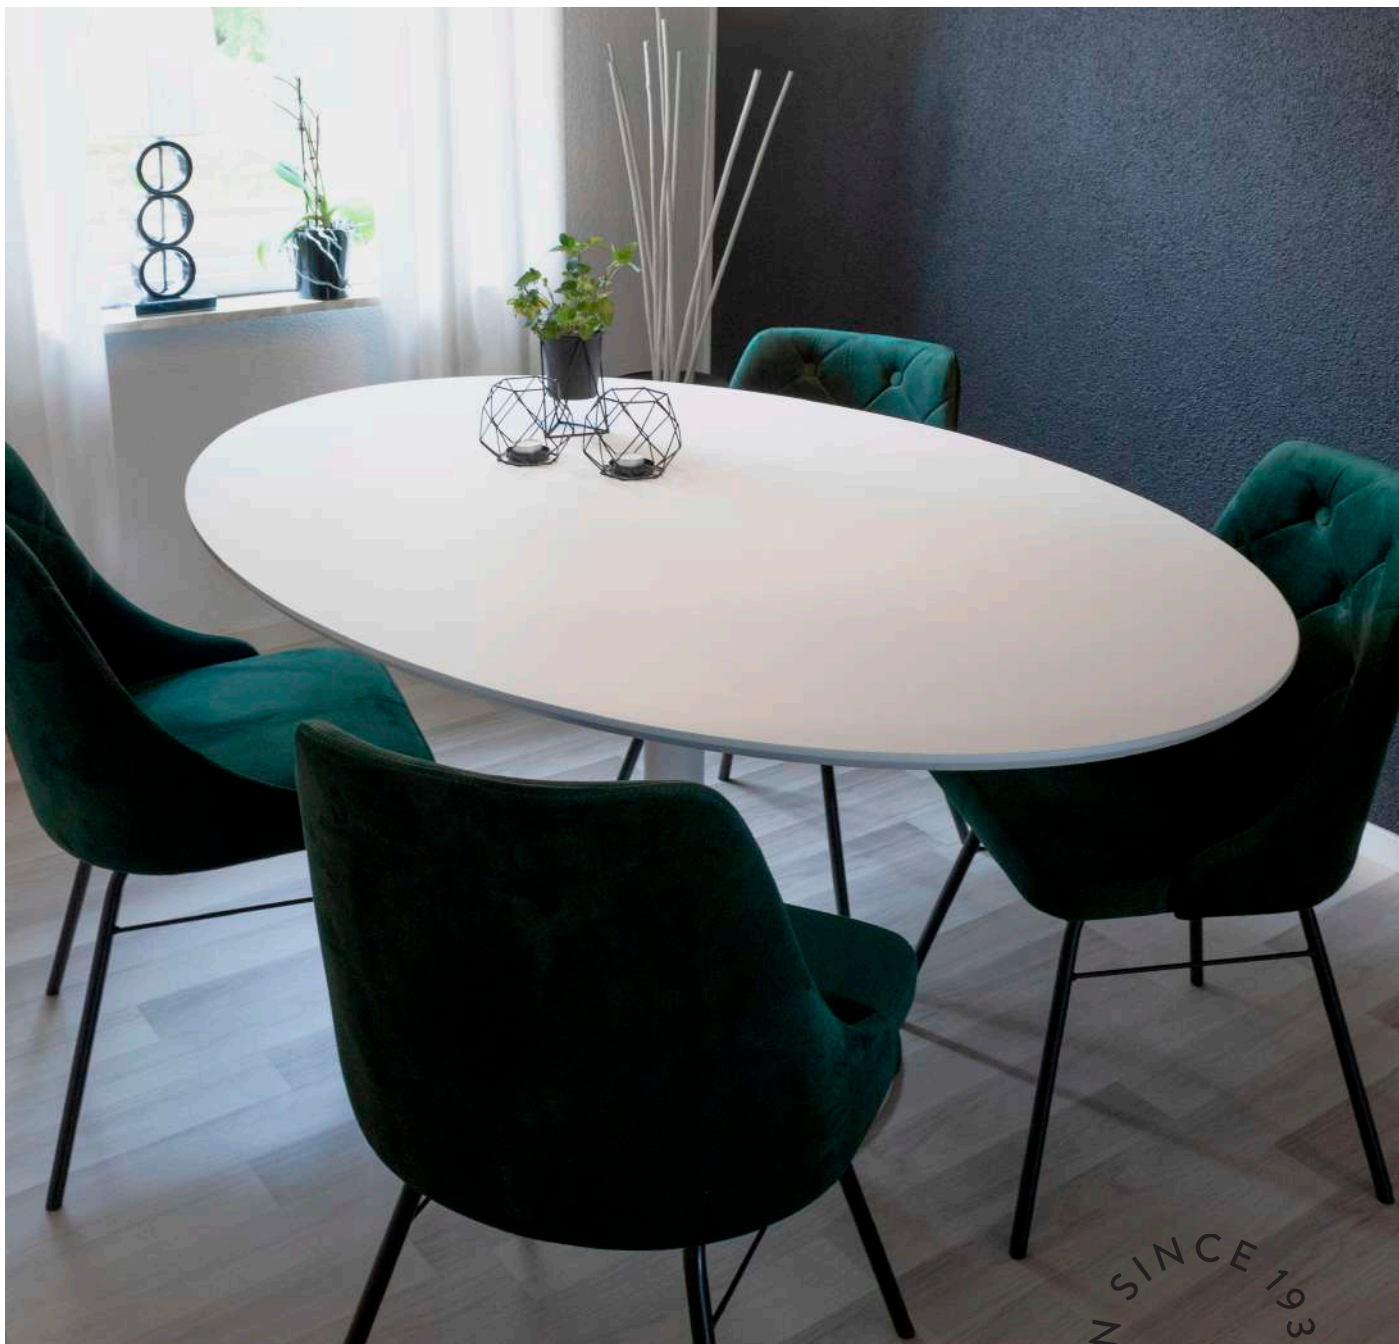

## 7712 Shoe cabinet 2D

W:88 x D:33,5 x H:110 cm

White/Oak - 005

Anthracite/Oak - 034

tenzo®

**TABLES**  
●●●●

• SWEDEN SINCE 1934