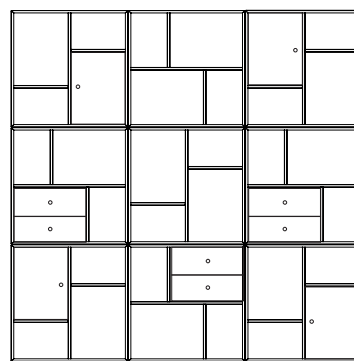

Z

o o o o

Assembled

The Z cube is one of our more exclusive products and is delivered assembled. Just attach the furniture to the wall, and start to decorate and design your home.

Design your wall

Z is a shelf module system with endless possibilities. Choose a stand-alone shelf, a full wall, or anything between. Add door and drawer inserts or boxes to fully complete your Z shelf and turn it in to a storage unit.

Multifunction

The Z cubes can be turned in two ways to create a nice pattern. The wall fittings (included) are adjustable to facilitate hanging the shelves side by side. The shelf also comes with four foot pads and can be placed on the floor. Oak coloured legs can be added as an extra accessory.

Design by: Tenzo Design studio

Established in 1934 as a local wood furniture producer, Tenzo is today an international company that specializes in modern, high-quality colourful furniture with a genuine Scandinavian touch.

TENZO COLOUR NO.

005 WHITE

009 FOG GREY

014 GREY

024 BLACK

031 FOREST GREEN

MATERIAL

Cube: Lacquered mdf.

Doors and drawers: Lacquered chipboard and oak melamine chipboard.

Legs and knobs: Solid oiled oak.

Box: Felt fabric.

INFO

Maximum load: 10 kg evenly spread, max 5 kg/shelf.

Assembled.

WALL HUNG

FLOOR STANDING