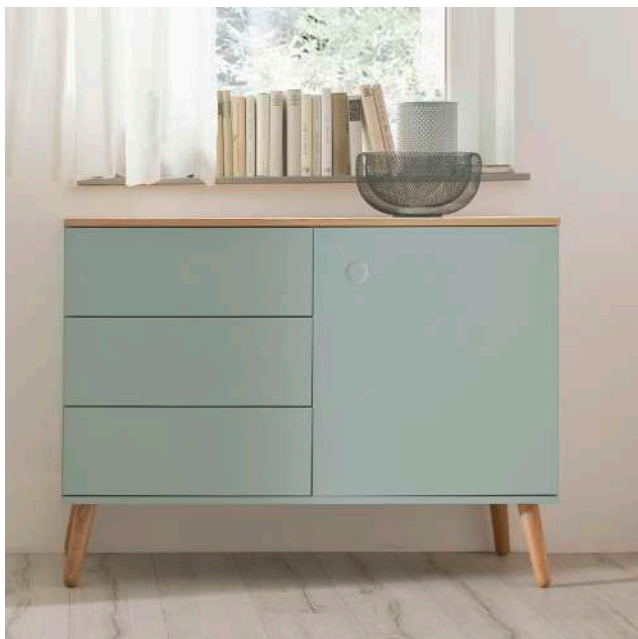

## MATERIAL

Lacquered mdf and chipboard. Oak veneer or laminate tops. Solid oak legs, matte lacquered.

**1675 Sideboard 2D 3Dr**

W:162 x D:43 x H:79 cm

White/Oak - 454

C. grey/Oak - 612

S. taupe/Oak - 663

Sage/Oak - 676