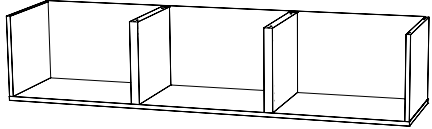

+

+

+

1. Choose top

2. Choose base

3. Choose legs

4. Choose inserts

=