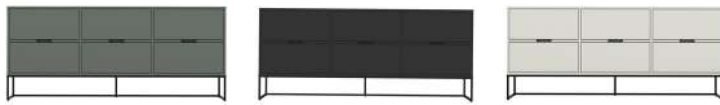

2346 Sideboard 6Dr

W:176,5 x D:43 x H:76 cm

Misty green/Black
- 067

Shadow black/Black
- 070

Cotton white/Black
- 072