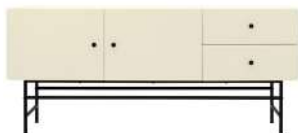

## 4944 Sideboard 2D 2Dr

W:158 x D:40 x H:68,5 cm

008 - Cream

029 - Mustard

066 - Shadow black

tenzo®

**CORNER**  
●●●●

MADE IN SWEDEN · MADE IN SWEDEN · MADE IN SWEDEN