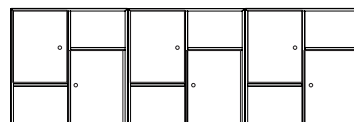

Z

o o o o

Assembled

The Z cube is one of our more exclusive products and is delivered assembled. Just attach the furniture to the wall, and start to decorate and design your home.

Design your wall

Z is a shelf module system with endless possibilities. Choose a stand-alone shelf, a full wall, or anything between. Add door and drawer inserts or boxes to fully complete your Z shelf and turn it in to a storage unit.

Multifunction

The Z cubes can be turned in two ways to create a nice pattern. The wall fittings (included) are adjustable to facilitate hanging the shelves side by side. The shelf also comes with four foot pads and can be placed on the floor. Oak coloured legs can be added as an extra accessory.

Design by: Tenzo Design studio

Established in 1934 as a local wood furniture producer, Tenzo is today an international company that specializes in modern, high-quality colourful furniture with a genuine Scandinavian touch.

TENZO COLOUR NO.

005 WHITE

009 FOG GREY

014 GREY

024 BLACK

031 FOREST GREEN

MATERIAL

Cube: Lacquered mdf.

Doors and drawers: Lacquered chipboard and oak melamine chipboard.

Legs and knobs: Solid oiled oak.

Box: Felt fabric.

INFO

Maximum load: 10 kg evenly spread, max 5 kg/shelf.

Assembled.

WALL HUNG

FLOOR STANDING