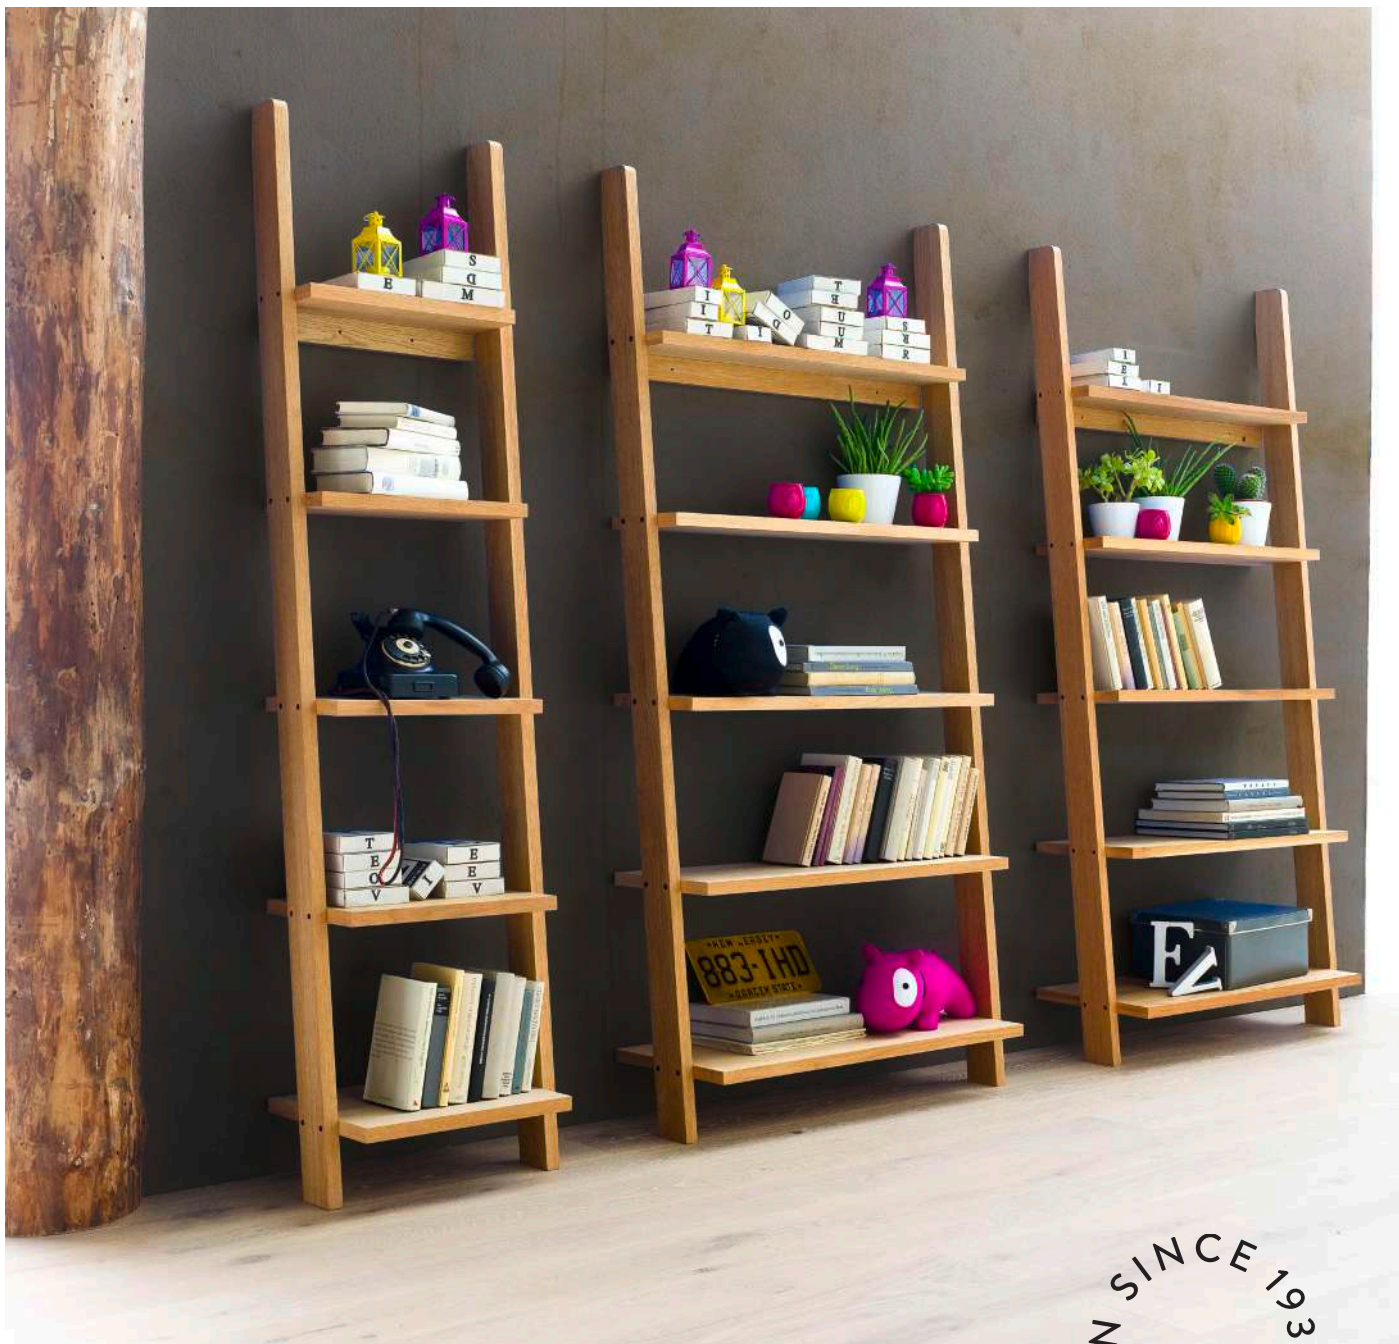

## 3396 Theo

W:47 x D:41 x H:75 cm SH: 75 cm  
Seat: PU, Leg: Metal

Black/Black  
2-p 3396-824

tenzo®

DO  
MORE  
OF  
WHAT  
MAKES  
YOU  
HAPPY

**HOME OFFICE & STORAGE**

SWEDEN SINCE 1934