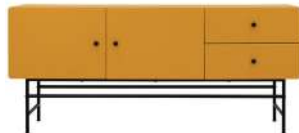

## 4944 Sideboard 2D 2Dr

W:158 x D:40 x H:68,5 cm

008 - Cream

029 - Mustard

066 - Shadow black

tenzo®

**CORNER**  
●●●●

MADE IN SWEDEN · MADE IN SWEDEN · MADE IN SWEDEN