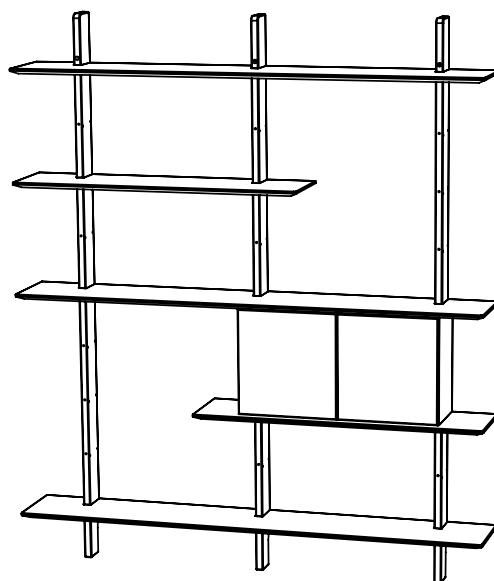

3. Done! Your unique wall shelf.
Door inserts are optional.