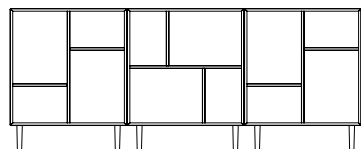

FLOOR STANDING